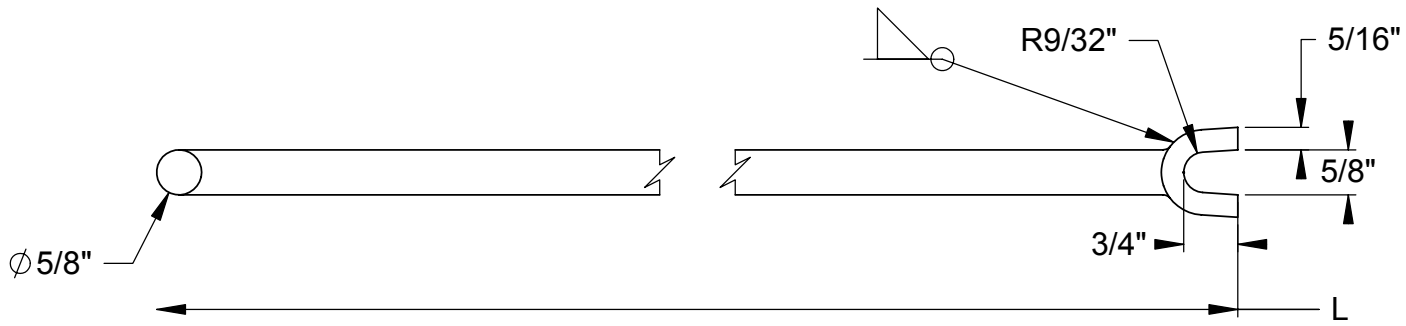

THE INFORMATION CONTAINED IN THIS DRAWING IS THE SOLE PROPERTY OF GREENFIELD MFG CO ANY REPRODUCTION IN PART OR WHOLE WITHOUT THE WRITTEN PERMISSION OF GREENFIELD MFG CO IS PROHIBITED.

L = 6 FT , 8 FT, 10 FT

Made in USA

UNLESS OTHERWISE SPECIFIED DIMENSIONS ARE IN INCHES TOLERANCES ARE: FRACTIONS DECIMALS ANGLES + .XX+ .XX + 1 .XXX+.XXX	CAD GENERATED DRAWING, DO NOT MANUALLY UPDATE		GREENFIELD MFG CO	
	APPROVALS	DATE	9800 Bustleton Ave, Phila, PA 19115	
	DRAWN EG	10/05	P/N Fig. 413	
MATERIAL A 36 STEEL	CHECKED SB	10/05	A STOP KEY REV.	
FINISH --	DO NOT SCALE DRAWING		SCALE	CAD FILE: FIG 413 SHEET OF