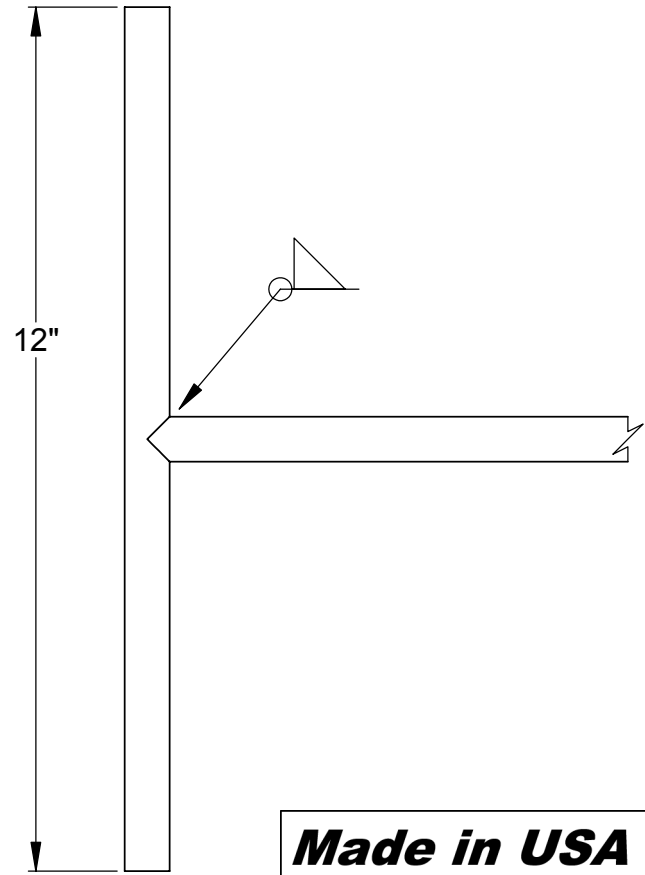

THE INFORMATION CONTAINED IN THIS DRAWING IS THE SOLE PROPERTY OF GREENFIELD MFG CO ANY REPRODUCTION IN PART OR WHOLE WITHOUT THE WRITTEN PERMISSION OF GREENFIELD MFG CO IS PROHIBITED.

L = 6 FT , 8 FT, 10 FT

Made in USA

UNLESS OTHERWISE SPECIFIED DIMENSIONS ARE IN INCHES TOLERANCES ARE: FRACTIONS DECIMALS ANGLES + .XX+ .XX + 1 .XXX+.XXX	CAD GENERATED DRAWING, DO NOT MANUALLY UPDATE		GREENFIELD MFG CO	
	APPROVALS	DATE	9800 Bustleton Ave, Phila, PA 19115	
	DRAWN EG	10/05	P/N Fig. 413	
MATERIAL A 36 STEEL	CHECKED SB	10/05	A STOP KEY REV.	
FINISH --	DO NOT SCALE DRAWING		SCALE	CAD FILE: FIG 413 SHEET OF