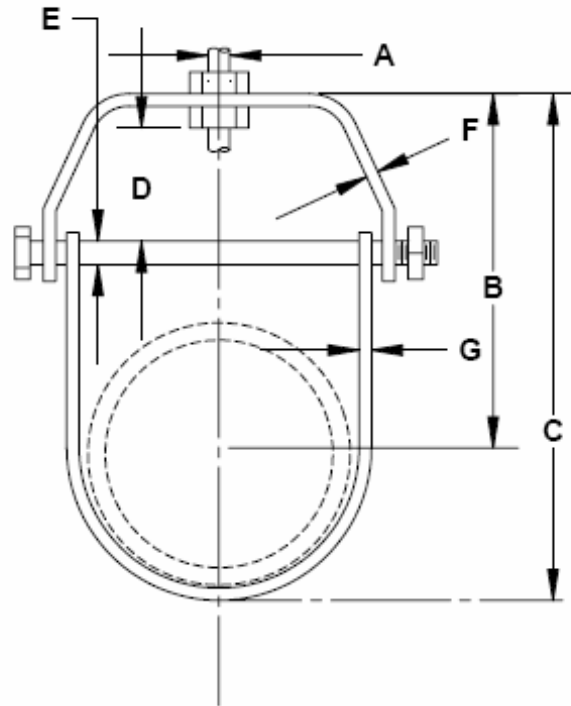

SIZE	A	B	C	D	E	F	G	LOAD RATING
1/2	3/8	1.5	2.0	.62	1/4	18ga x .75	18ga x .75	150 LBS
3/4	3/8	1.5	2.0	.62	1/4	18ga x .75	18ga x .75	150 LBS
1	3/8	1.8	2.3	.62	1/4	16ga X .75	16ga X .75	150 LBS
1.25	3/8	2.2	2.8	.88	1/4	18ga x 1.0	18ga x 1.0	150 LBS
1.5	3/8	2.5	3.7	1.20	1/4	16ga x 1.0	18ga x 1.0	200 LBS
2	3/8	2.8	4.2	1.20	1/4	14ga x 1.0	16ga x 1.0	250 LBS
2.5	3/8	3.5	6.0	2.00	1/4	13ga x 1.0	13ga x 1.0	250 LBS
3	3/8	3.8	6.2	2.00	1/4	13ga x 1.0	13ga x 1.0	250 LBS
4	3/8	4.2	6.6	2.00	5/16	11ga x 1.25	12ga x 1.25	300 LBS
5	1/2	5.0	7.7	2.00	3/8	3/16 x1.25	3/16 x 1.25	500 LBS
6	1/2	5.7	9.0	2.00	3/8	3/16 x1.25	3/16 x 1.25	500 LBS

Made in USA

Greenfield Mfg Co Inc
 920 Levick Street, Philadelphia PA. 19111-5498

Material Steel	Clevis - Copper Tube
Finish COPPER PLATED	FIG. NO: 406 REV A 2/09