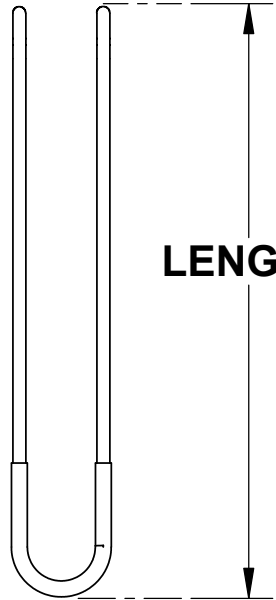

THE INFORMATION CONTAINED IN THIS DRAWING IS THE SOLE PROPERTY OF GREENFIELD MFG CO ANY REPRODUCTION IN PART OR WHOLE WITHOUT THE WRITTEN PERMISSION OF GREENFIELD MFG CO IS PROHIBITED.

LENGTH

FIGURE NUMBER

FIG 200P - SIZE X LENGTH

EXAMPLE

FIG 200P-3/4 X 6

SIZES 1/2 THRU 2 INCH

COPPER TUBE SIZES

LENGTHS 4,6,8,10,12 INCHES

Made in USA

UNLESS OTHERWISE SPECIFIED DIMENSIONS ARE IN INCHES	
TOLERANCES ARE:	
FRACTIONS +/- 1/8	DECIMALS .XX +/- .03 .XXX +/- .01
ANGLES .XX + 1	
MATERIAL 10 GA BRIGHT BASIC COPPER PLATED STEEL WIRE VINYL COATED	
DO NOT SCALE DRAWING	

CAD GENERATED DRAWING, DO NOT MANUALLY UPDATE	
APPROVALS	DATE
DRAWN EG	4/05
CHECKED SB	4/05

GREENFIELD MFG CO	
920 LEVICK ST , PHILA.,PA. 19111	
P/N	PLASTIC COATED TUBE HOOK
A	FIG 200P
SCALE	CAD FILE: 200P.SLDDRW SHEET OF