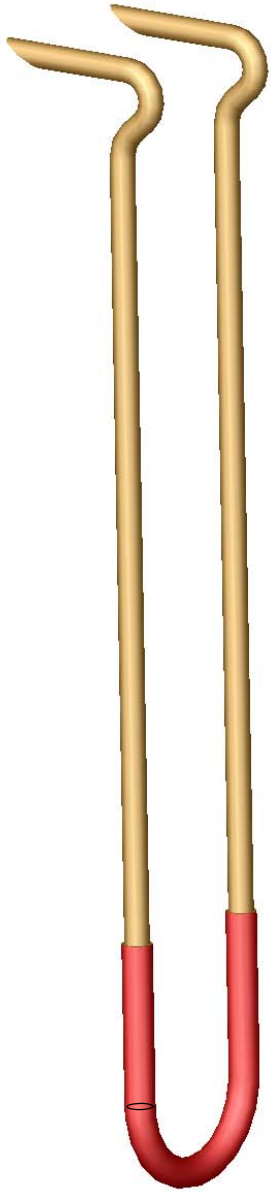

THE INFORMATION CONTAINED IN THIS DRAWING IS THE SOLE PROPERTY OF GREENFIELD MFG CO ANY REPRODUCTION IN PART OR WHOLE WITHOUT THE WRITTEN PERMISSION OF GREENFIELD MFG CO IS PROHIBITED.

LENGTH

FIGURE NUMBER

FIG 200P - SIZE X LENGTH

EXAMPLE

FIG 200P-3/4 X 6

SIZES 1/2 THRU 2 INCH

COPPER TUBE SIZES

LENGTHS 4,6,8,10,12 INCHES

Made in USA

UNLESS OTHERWISE SPECIFIED DIMENSIONS ARE IN INCHES	
TOLERANCES ARE:	
FRACTIONS +/- 1/8	DECIMALS .XX +/- .03 .XXX +/- .01
ANGLES .XX + 1	
MATERIAL 10 GA BRIGHT BASIC COPPER PLATED STEEL WIRE VINYL COATED	
DO NOT SCALE DRAWING	

CAD GENERATED DRAWING, DO NOT MANUALLY UPDATE	
APPROVALS	DATE
DRAWN EG	4/05
CHECKED SB	4/05

GREENFIELD MFG CO	
920 LEVICK ST , PHILA.,PA. 19111	
P/N	PLASTIC COATED TUBE HOOK
A	FIG 200P
SCALE	CAD FILE: 200P.SLDDRW SHEET OF