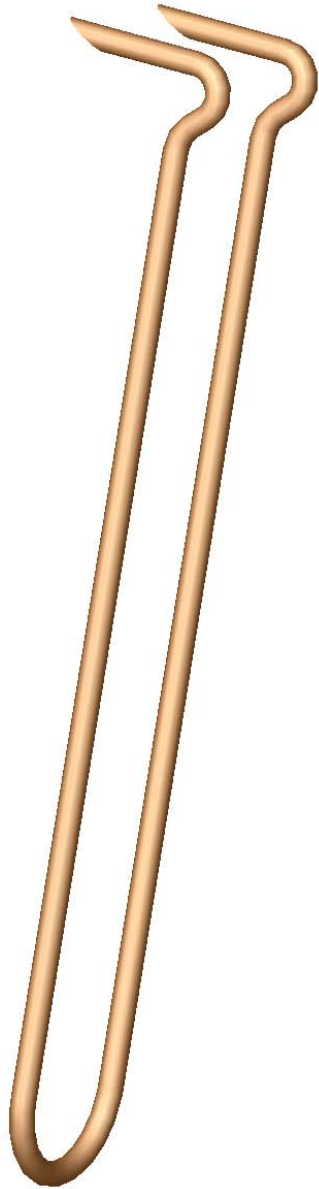

THE INFORMATION CONTAINED IN THIS DRAWING IS THE SOLE PROPERTY OF GREENFIELD MFG CO ANY REPRODUCTION IN PART OR WHOLE WITHOUT THE WRITTEN PERMISSION OF GREENFIELD MFG CO IS PROHIBITED.

FIGURE NUMBER

**FIG 200C - SIZE X LENGTH
EXAMPLE
FIG 200C-3/4 X 6**

**SIZES 1/2 THRU 2 INCH
COPPER TUBE SIZES**

LENGTHS 4,6,8,10,12 INCHES

Made in USA

UNLESS OTHERWISE SPECIFIED DIMENSIONS ARE IN INCHES		CAD GENERATED DRAWING, DO NOT MANUALLY UPDATE		GREENFIELD MFG CO	
TOLERANCES ARE:		APPROVALS	DATE	920 LEVICK ST , PHILA.,PA. 19111	
FRACTIONS	DECIMALS	EG	4/05	P/N TUBE HOOK	
+/- 1/8	.XX +/- .03	SB	4/05	A	FIG 200C
	.XXX +/- .01				REV.
MATERIAL				SCALE	
10 GA BRIGHT BASIC WIRE COPPER PLATED				CAD FILE: 200C.SLDDRW SHEET OF	
DO NOT SCALE DRAWING					